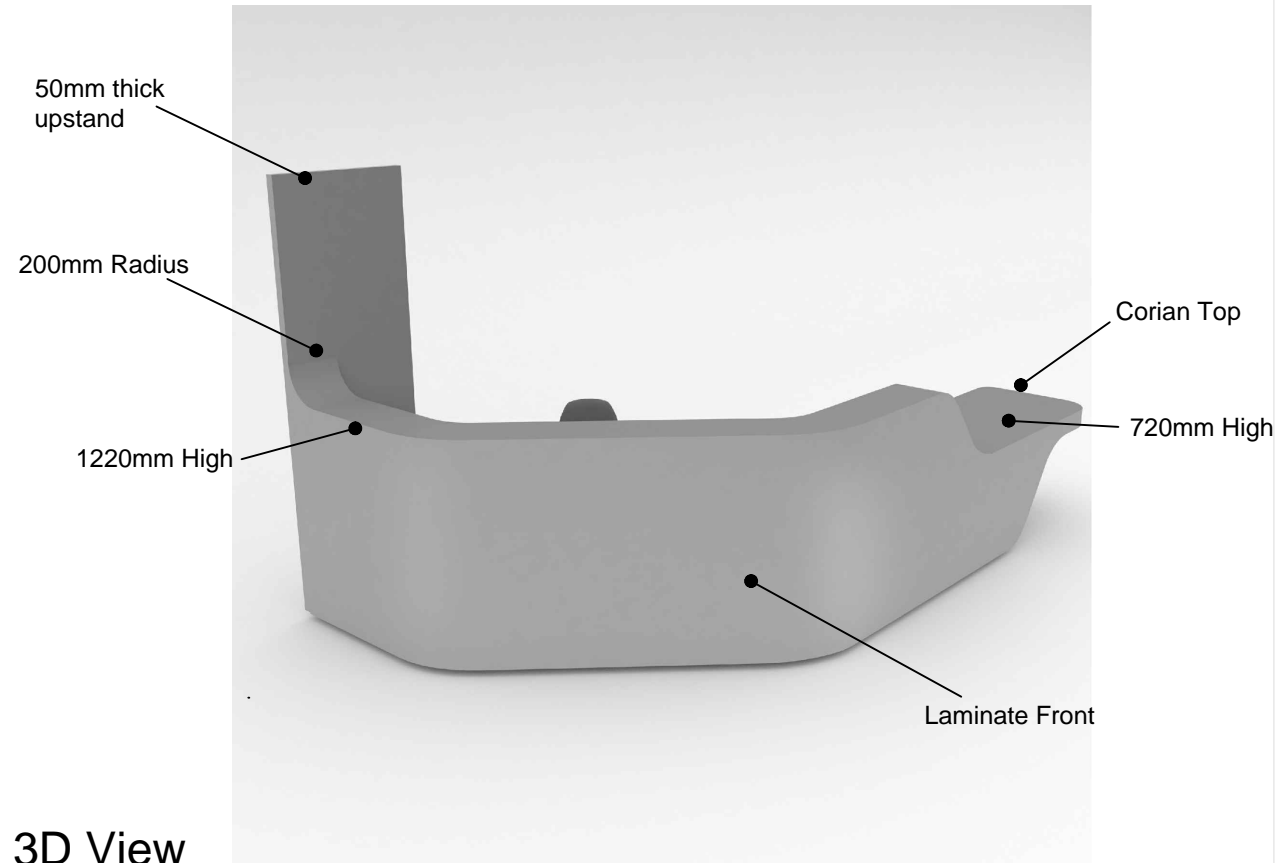

Plan View

3D View

Elevation A

Elevation B

General Notes

PROJECT.  
The Hut  
New Reception  
Desk

REF.  
hutrec.09.15

DATE.  
21st August 2015