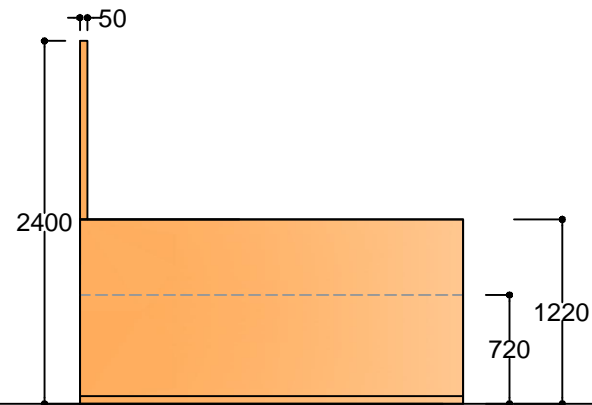

Plan View

3D View

Elevation A

Elevation B

General Notes

PROJECT.  
The Hut  
New Reception  
Desk

REF.  
hutrec.09.15

DATE.  
21st August 2015