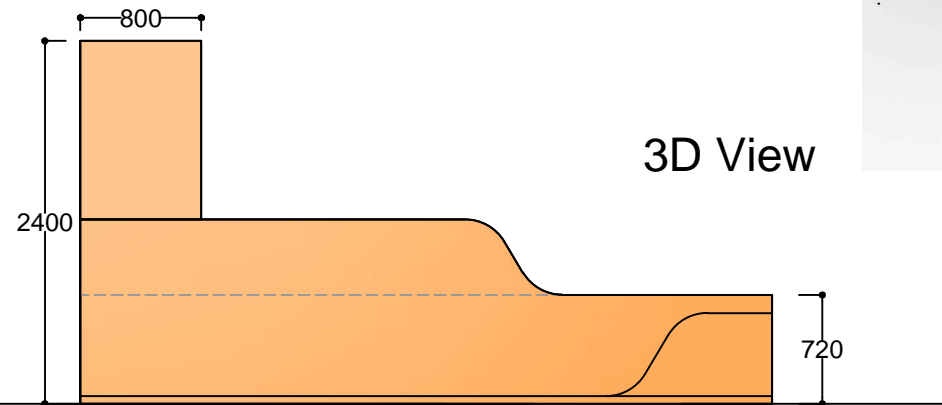

Plan View

3D View

Elevation A

Elevation B

General Notes

PROJECT.  
The Hut  
New Reception  
Desk

REF.  
hutrec.09.15

DATE.  
21st August 2015